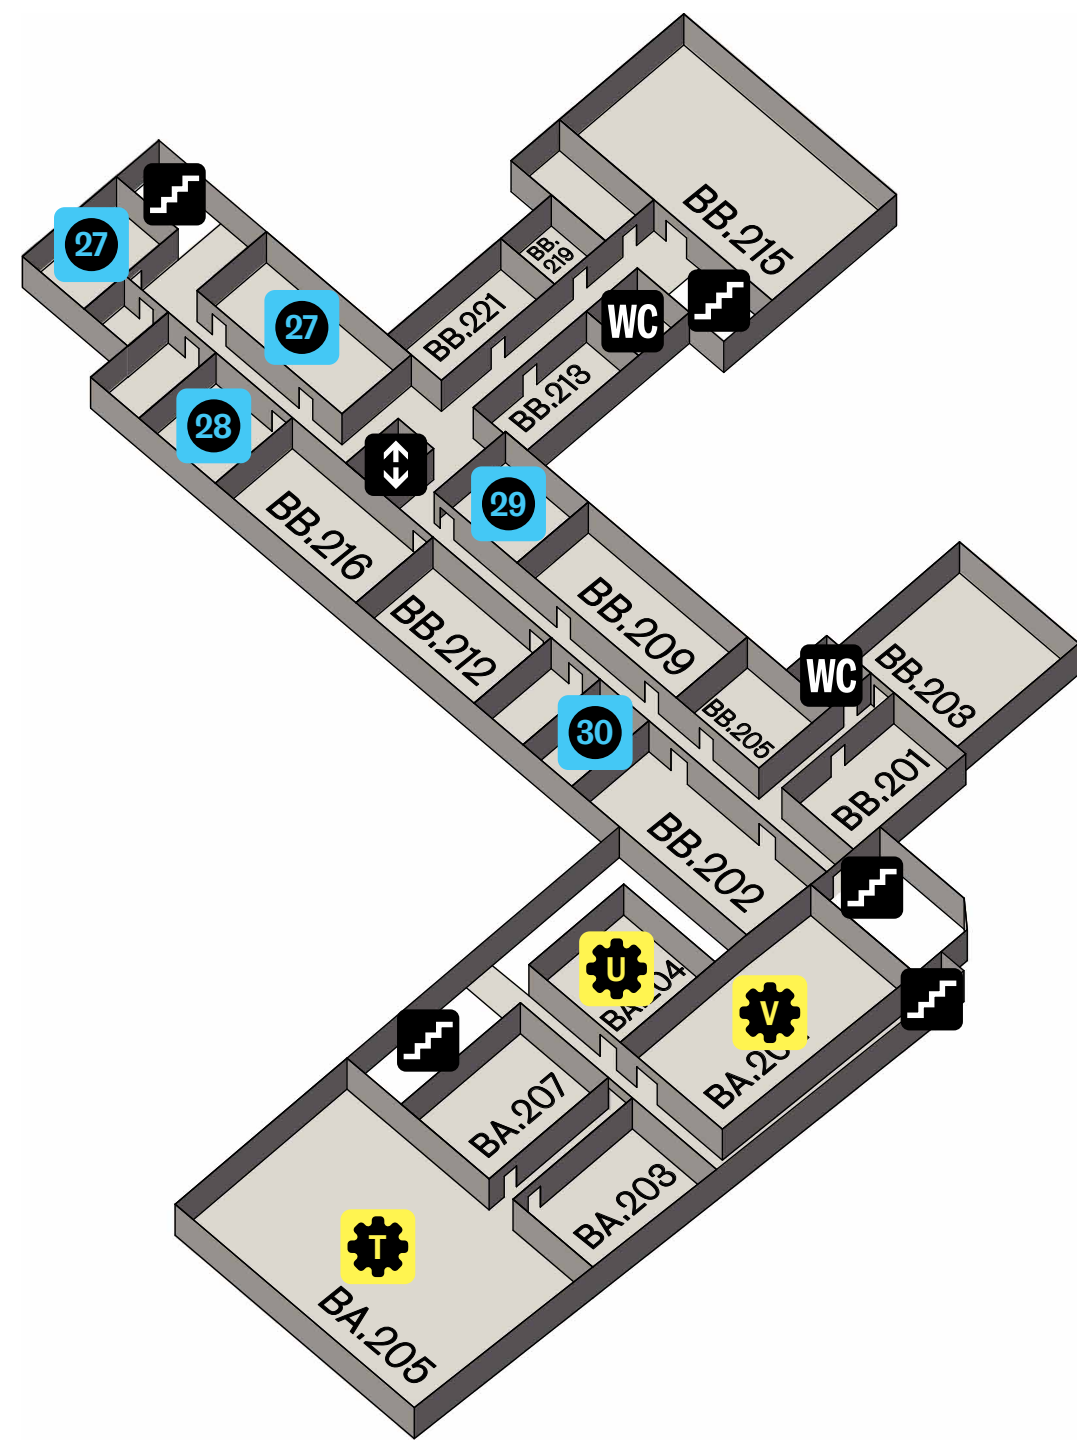

Floor plan

Bleijenburg building

Floor
2